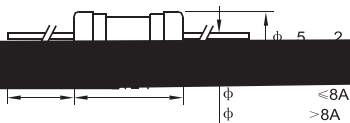

5.2x20mm, RoHS Compliant & Pb-Free
 TUBE FUSE (FAST-BLOW)

ITY/

(8A)

Dimensions/ :

51NM

52NM

TIME(S)/P

CURRENT(A)/ 电流 (安培)