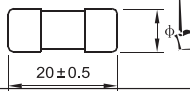

5.2x20mm, RoHS Compliant & Pb-Free
 TUBE FUSE (FAST-BLOW)

ITY/

(8A)

Dimensions/ :

51NM

52NM

TIME(S)/P

CURRENT(A)/ 电流 (安培)